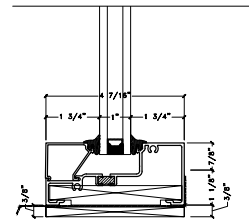

A

B

Kawneer 190  
Narrow Stile Door

[www.westhamptonglass.com](http://www.westhamptonglass.com)  
 138E Speonk Road, Speonk, NY 11972  
 631-265-1717

DRAFTER: W.A.G.	SCALE: N.T.S.	DATE: 7.29.19
DRAWING NUMBER: <b>K4.1</b>		

A

B

C

Kawneer 190  
Narrow Stile Door  
w/ Sidelite

[www.westhamptonglass.com](http://www.westhamptonglass.com)  
 138E Speonk Road Rd., Speonk, NY 11972  
 631-265-1717

DRAFTER: W.A.G.	SCALE: N.T.S.	DATE: 7.29.19
DRAWING NUMBER: <b>K5.1</b>		