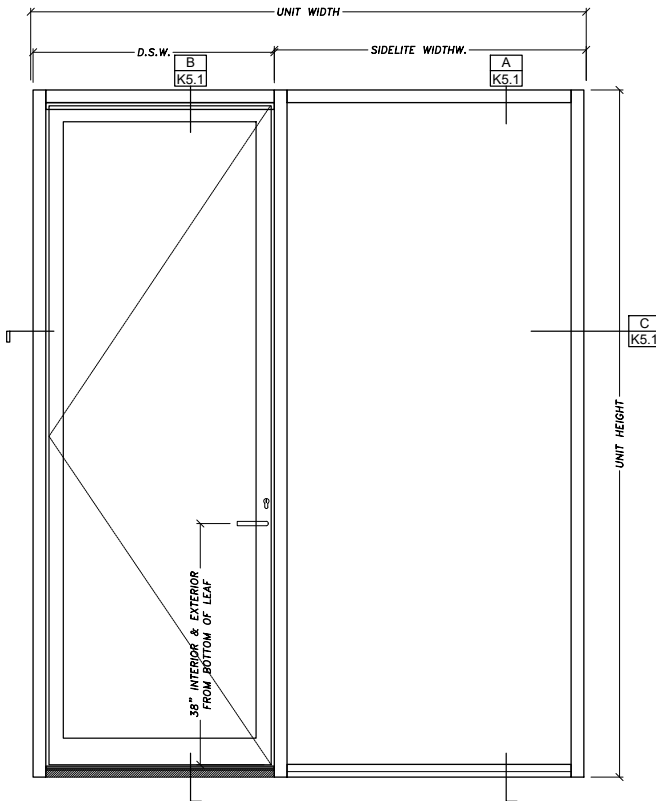

A

B

Kawneer 190  
Narrow Stile Door

[www.westhamptonglass.com](http://www.westhamptonglass.com)  
 138E Speonk Road, Speonk, NY 11972  
 631-265-1717

DRAFTER: W.A.G.	SCALE: N.T.S.	DATE: 7.29.19
DRAWING NUMBER: <b>K4.1</b>		

A

B

C

Kawneer 190  
Narrow Stile Door  
w/ Sidelite

[www.westhamptonglass.com](http://www.westhamptonglass.com)  
 138E Speonk Road Rd., Speonk, NY 11972  
 631-265-1717

DRAFTER: W.A.G.	SCALE: N.T.S.	DATE: 7.29.19
DRAWING NUMBER: <b>K5.1</b>		