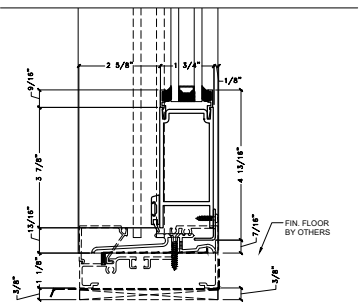

A

B

Kawneer 190  
Narrow Stile Door

[www.westhamptonglass.com](http://www.westhamptonglass.com)  
 138E Speonk Road, Speonk, NY 11972  
 631-265-1717

DRAFTER: W.A.G.	SCALE: N.T.S.	DATE: 7.29.19
DRAWING NUMBER: <b>K4.1</b>		

A

B

C

Kawneer 190  
Narrow Stile Door  
w/ Sidelite

[www.westhamptonglass.com](http://www.westhamptonglass.com)  
 138E Speonk Road Rd., Speonk, NY 11972  
 631-265-1717

DRAFTER: W.A.G.	SCALE: N.T.S.	DATE: 7.29.19
DRAWING NUMBER: <b>K5.1</b>		