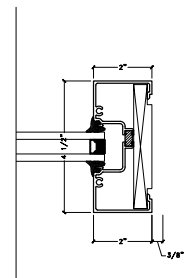

A

B

Kawneer 190  
Narrow Stile Door

[www.westhamptonglass.com](http://www.westhamptonglass.com)  
 138E Speonk Road, Speonk, NY 11972  
 631-265-1717

DRAFTER: W.A.G.	SCALE: N.T.S.	DATE: 7.29.19
DRAWING NUMBER: <b>K4.1</b>		

A

B

C

Kawneer 190  
Narrow Stile Door  
w/ Sidelite

[www.westhamptonglass.com](http://www.westhamptonglass.com)  
 138E Speonk Road Rd., Speonk, NY 11972  
 631-265-1717

DRAFTER: W.A.G.	SCALE: N.T.S.	DATE: 7.29.19
DRAWING NUMBER: <b>K5.1</b>		