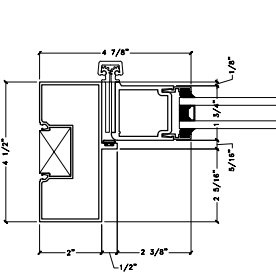

A

B

Kawneer 190  
Narrow Stile Door

[www.westhamptonglass.com](http://www.westhamptonglass.com)  
 138E Speonk Road, Speonk, NY 11972  
 631-265-1717

DRAFTER: W.A.G.	SCALE: N.T.S.	DATE: 7.29.19
DRAWING NUMBER: <b>K4.1</b>		

A

B

C

Kawneer 190  
Narrow Stile Door  
w/ Sidelite

[www.westhamptonglass.com](http://www.westhamptonglass.com)  
 138E Speonk Road Rd., Speonk, NY 11972  
 631-265-1717

DRAFTER: W.A.G.	SCALE: N.T.S.	DATE: 7.29.19
DRAWING NUMBER: <b>K5.1</b>		