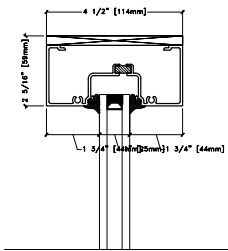

A

B

Kawneer 190  
Narrow Stile Door

[www.westhamptonglass.com](http://www.westhamptonglass.com)  
 138E Speonk Road, Speonk, NY 11972  
 631-265-1717

DRAFTER: W.A.G.	SCALE: N.T.S.	DATE: 7.29.19
DRAWING NUMBER: <b>K4.1</b>		

A

B

C

Kawneer 190  
Narrow Stile Door  
w/ Sidelite

[www.westhamptonglass.com](http://www.westhamptonglass.com)  
 138E Speonk Road Rd., Speonk, NY 11972  
 631-265-1717

DRAFTER: W.A.G.	SCALE: N.T.S.	DATE: 7.29.19
DRAWING NUMBER: <b>K5.1</b>		