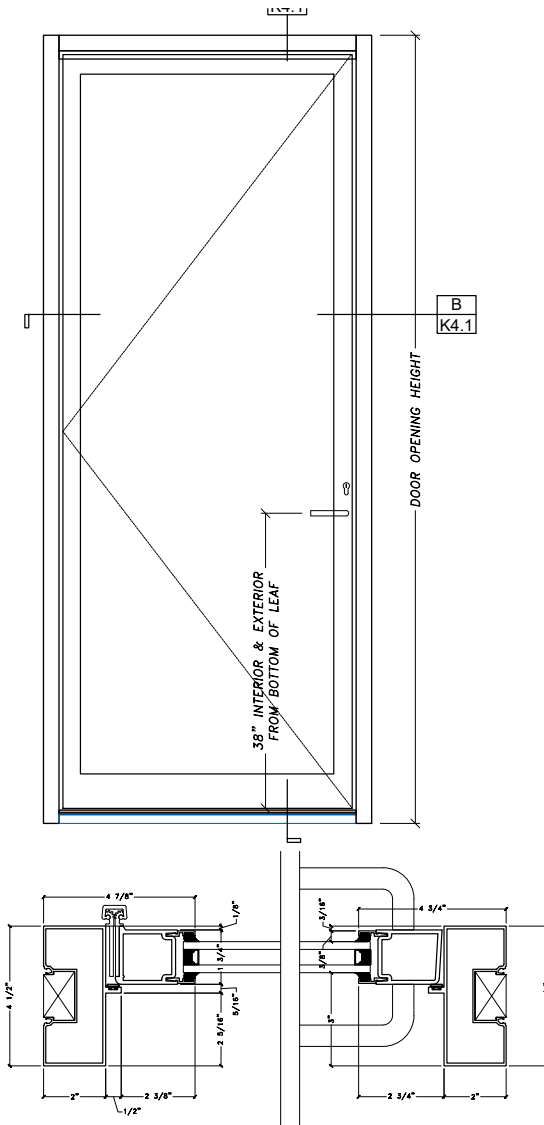

A

B

Kawneer 190  
Narrow Stile Door

[www.westhamptonglass.com](http://www.westhamptonglass.com)  
 138E Speonk Road, Speonk, NY 11972  
 631-265-1717

DRAFTER: W.A.G.	SCALE: N.T.S.	DATE: 7.29.19
DRAWING NUMBER: <b>K4.1</b>		

A

B

C

Kawneer 190  
Narrow Stile Door  
w/ Sidelite

[www.westhamptonglass.com](http://www.westhamptonglass.com)  
 138E Speonk Road Rd., Speonk, NY 11972  
 631-265-1717

DRAFTER: W.A.G.	SCALE: N.T.S.	DATE: 7.29.19
DRAWING NUMBER: <b>K5.1</b>		