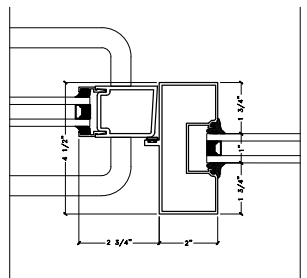

A

B

Kawneer 190  
Narrow Stile Door

[www.westhamptonglass.com](http://www.westhamptonglass.com)  
 138E Speonk Road, Speonk, NY 11972  
 631-265-1717

DRAFTER: W.A.G.	SCALE: N.T.S.	DATE: 7.29.19
DRAWING NUMBER: <b>K4.1</b>		

A

B

C

Kawneer 190  
Narrow Stile Door  
w/ Sidelite

[www.westhamptonglass.com](http://www.westhamptonglass.com)  
 138E Speonk Road Rd., Speonk, NY 11972  
 631-265-1717

DRAFTER: W.A.G.	SCALE: N.T.S.	DATE: 7.29.19
DRAWING NUMBER: <b>K5.1</b>		