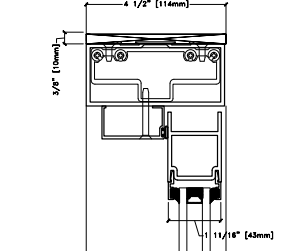

A

B

Kawneer 190  
Narrow Stile Door

[www.westhamptonglass.com](http://www.westhamptonglass.com)  
 138E Speonk Road, Speonk, NY 11972  
 631-265-1717

DRAFTER: W.A.G.	SCALE: N.T.S.	DATE: 7.29.19
DRAWING NUMBER: <b>K4.1</b>		

A

B

C

Kawneer 190  
Narrow Stile Door  
w/ Sidelite

[www.westhamptonglass.com](http://www.westhamptonglass.com)  
 138E Speonk Road Rd., Speonk, NY 11972  
 631-265-1717

DRAFTER: W.A.G.	SCALE: N.T.S.	DATE: 7.29.19
DRAWING NUMBER: <b>K5.1</b>		