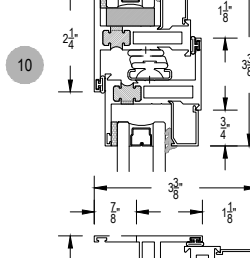

T200 Series

Description: Heavy Commercial window (Outside Set)

Function: Window

Detail: Fixed, Casement, Awning, Hopper

Scale: 3" = 1'-0"

SHEET 1 OF 5

T200 Series

Description: Heavy Commercial window (Outside Set)

Function: Window

Detail: Fixed, Casement, Awning, Hopper

Scale: 3" = 1'-0"

SHEET 2 OF 5

T200 Series

Description: Heavy Commercial window (Inside Set)

Function: Window

Detail: Fixed, Casement, Awning, Hopper

Scale: 3" = 1'-0"

SHEET 3 OF 5

T200 Series

Description: Heavy Commercial window (Outside Set)

Function: Window

Detail: Fixed, Casement, Awning, Hopper

Scale: 3" = 1'-0"

SHEET 4 OF 5

T200 Series

Description: Heavy Commercial window (Outside Set)

Function: Glazing Beads

Detail: Fixed, Casement, Awning, Hopper

Scale: 1'-0" = 1'-0" (Full)

SHEET 5 OF 5

T200 Series

Description: Heavy Commercial window (Outside Set)