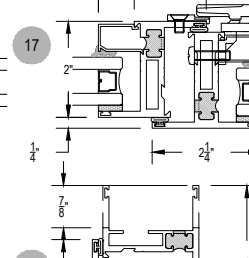

T200 Series

Description: Heavy Commercial window (Outside Set)

Function: Window

Detail: Fixed, Casement, Awning, Hopper

Scale: 3" = 1'-0"

SHEET 1 OF 5

T200 Series

Description: Heavy Commercial window (Outside Set)

Function: Window

Detail: Fixed, Casement, Awning, Hopper

Scale: 3" = 1'-0"

SHEET 2 OF 5

T200 Series

Description: Heavy Commercial window (Inside Set)

Function: Window

Detail: Fixed, Casement, Awning, Hopper

Scale: 3" = 1'-0"

SHEET 3 OF 5

T200 Series

Description: Heavy Commercial window (Outside Set)

Function: Window

Detail: Fixed, Casement, Awning, Hopper

Scale: 3" = 1'-0"

SHEET 4 OF 5

T200 Series

Description: Heavy Commercial window (Outside Set)

Function: Glazing Beads

Detail: Fixed, Casement, Awning, Hopper

Scale: 1'-0" = 1'-0" (Full)

SHEET 5 OF 5

T200 Series

Description: Heavy Commercial window (Outside Set)