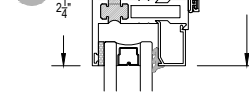

T200 Series

Description: Heavy Commercial window (Outside Set)

Function: Window

Detail: Fixed, Casement, Awning, Hopper

Scale: 3" = 1'-0"

SHEET 1 OF 5

T200 Series

Description: Heavy Commercial window (Outside Set)

Function: Window

Detail: Fixed, Casement, Awning, Hopper

Scale: 3" = 1'-0"

SHEET 2 OF 5

T200 Series

Description: Heavy Commercial window (Inside Set)

Function: Window

Detail: Fixed, Casement, Awning, Hopper

Scale: 3" = 1'-0"

SHEET 3 OF 5

T200 Series

Description: Heavy Commercial window (Outside Set)

Function: Window

Detail: Fixed, Casement, Awning, Hopper

Scale: 3" = 1'-0"

SHEET 4 OF 5