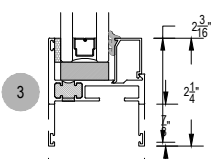

T200 Series

Description: Heavy Commercial window (Outside Set)

Function: Window

Detail: Fixed, Casement, Awning, Hopper

Scale: 3" = 1'-0"

SHEET 1 OF 5

T200 Series

Description: Heavy Commercial window (Outside Set)

Function: Window

Detail: Fixed, Casement, Awning, Hopper

Scale: 3" = 1'-0"

SHEET 2 OF 5

T200 Series

Description: Heavy Commercial window (Inside Set)

Function: Window

Detail: Fixed, Casement, Awning, Hopper

Scale: 3" = 1'-0"

SHEET 3 OF 5

T200 Series

Description: Heavy Commercial window (Outside Set)

Function: Window

Detail: Fixed, Casement, Awning, Hopper

Scale: 3" = 1'-0"

SHEET 4 OF 5

T200 Series

Description: Heavy Commercial window (Outside Set)

Function: Glazing Beads

Detail: Fixed, Casement, Awning, Hopper

Scale: 1'-0" = 1'-0" (Full)

SHEET 5 OF 5

T200 Series

Description: Heavy Commercial window (Outside Set)