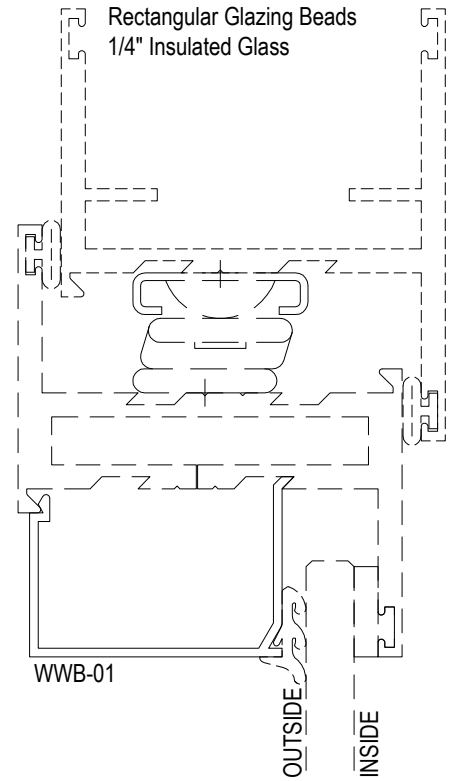

T200 Series

Description: Heavy Commercial window (Outside Set)

Function: Window

Detail: Fixed, Casement, Awning, Hopper

Scale: 3" = 1'-0"

SHEET 1 OF 5

T200 Series

Description: Heavy Commercial window (Outside Set)

Function: Window

Detail: Fixed, Casement, Awning, Hopper

Scale: 3" = 1'-0"

SHEET 2 OF 5

T200 Series

Description: Heavy Commercial window (Inside Set)

Function: Window

Detail: Fixed, Casement, Awning, Hopper

Scale: 3" = 1'-0"

SHEET 3 OF 5

T200 Series

Description: Heavy Commercial window (Outside Set)

Function: Window

Detail: Fixed, Casement, Awning, Hopper

Scale: 3" = 1'-0"

SHEET 4 OF 5

T200 Series

Description: Heavy Commercial window (Outside Set)

Function: Glazing Beads

Detail: Fixed, Casement, Awning, Hopper

Scale: 1'-0" = 1'-0" (Full)

SHEET 5 OF 5

T200 Series

Description: Heavy Commercial window (Outside Set)