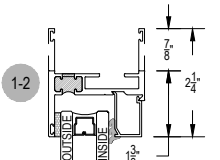

T200 Series

Description: Heavy Commercial window (Outside Set)

Function: Window

Detail: Fixed, Casement, Awning, Hopper

Scale: 3" = 1'-0"

SHEET 1 OF 5

T200 Series

Description: Heavy Commercial window (Outside Set)

Function: Window

Detail: Fixed, Casement, Awning, Hopper

Scale: 3" = 1'-0"

SHEET 2 OF 5

T200 Series

Description: Heavy Commercial window (Inside Set)

Function: Window

Detail: Fixed, Casement, Awning, Hopper

Scale: 3" = 1'-0"

SHEET 3 OF 5

T200 Series

Description: Heavy Commercial window (Outside Set)

Function: Window

Detail: Fixed, Casement, Awning, Hopper

Scale: 3" = 1'-0"

SHEET 4 OF 5

T200 Series

Description: Heavy Commercial window (Outside Set)

Function: Glazing Beads

Detail: Fixed, Casement, Awning, Hopper

Scale: 1'-0" = 1'-0" (Full)

SHEET 5 OF 5

T200 Series

Description: Heavy Commercial window (Outside Set)