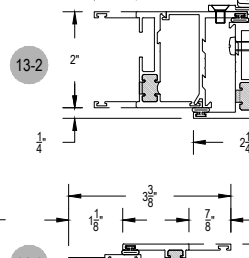

T200 Series

Description: Heavy Commercial window (Outside Set)

Function: Window

Detail: Fixed, Casement, Awning, Hopper

Scale: 3" = 1'-0"

SHEET 1 OF 5

T200 Series

Description: Heavy Commercial window (Outside Set)

Function: Window

Detail: Fixed, Casement, Awning, Hopper

Scale: 3" = 1'-0"

SHEET 2 OF 5

T200 Series

Description: Heavy Commercial window (Inside Set)

Function: Window

Detail: Fixed, Casement, Awning, Hopper

Scale: 3" = 1'-0"

SHEET 3 OF 5

T200 Series

Description: Heavy Commercial window (Outside Set)

Function: Window

Detail: Fixed, Casement, Awning, Hopper

Scale: 3" = 1'-0"

SHEET 4 OF 5

T200 Series

Description: Heavy Commercial window (Outside Set)

Function: Glazing Beads

Detail: Fixed, Casement, Awning, Hopper

Scale: 1'-0" = 1'-0" (Full)

SHEET 5 OF 5

T200 Series

Description: Heavy Commercial window (Outside Set)