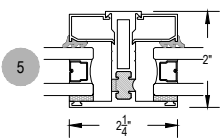

T200 Series

Description: Heavy Commercial window (Outside Set)

Function: Window

Detail: Fixed, Casement, Awning, Hopper

Scale: 3" = 1'-0"

SHEET 1 OF 5

T200 Series

Description: Heavy Commercial window (Outside Set)

Function: Window

Detail: Fixed, Casement, Awning, Hopper

Scale: 3" = 1'-0"

SHEET 2 OF 5

T200 Series

Description: Heavy Commercial window (Inside Set)

Function: Window

Detail: Fixed, Casement, Awning, Hopper

Scale: 3" = 1'-0"

SHEET 3 OF 5

T200 Series

Description: Heavy Commercial window (Outside Set)

Function: Window

Detail: Fixed, Casement, Awning, Hopper

Scale: 3" = 1'-0"

SHEET 4 OF 5

T200 Series

Description: Heavy Commercial window (Outside Set)

Function: Glazing Beads

Detail: Fixed, Casement, Awning, Hopper

Scale: 1'-0" = 1'-0" (Full)

SHEET 5 OF 5

T200 Series

Description: Heavy Commercial window (Outside Set)