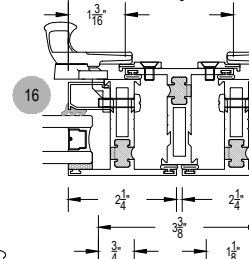

T200 Series

Description: Heavy Commercial window (Outside Set)

Function: Window

Detail: Fixed, Casement, Awning, Hopper

Scale: 3" = 1'-0"

SHEET 1 OF 5

T200 Series

Description: Heavy Commercial window (Outside Set)

Function: Window

Detail: Fixed, Casement, Awning, Hopper

Scale: 3" = 1'-0"

SHEET 2 OF 5

T200 Series

Description: Heavy Commercial window (Inside Set)

Function: Window

Detail: Fixed, Casement, Awning, Hopper

Scale: 3" = 1'-0"

SHEET 3 OF 5

T200 Series

Description: Heavy Commercial window (Outside Set)

Function: Window

Detail: Fixed, Casement, Awning, Hopper

Scale: 3" = 1'-0"

SHEET 4 OF 5

T200 Series

Description: Heavy Commercial window (Outside Set)

Function: Glazing Beads

Detail: Fixed, Casement, Awning, Hopper

Scale: 1'-0" = 1'-0" (Full)

SHEET 5 OF 5

T200 Series

Description: Heavy Commercial window (Outside Set)