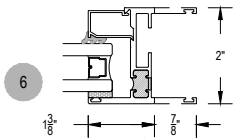

T200 Series

Description: Heavy Commercial window (Outside Set)

Function: Window

Detail: Fixed, Casement, Awning, Hopper

Scale: 3" = 1'-0"

SHEET 1 OF 5

T200 Series

Description: Heavy Commercial window (Outside Set)

Function: Window

Detail: Fixed, Casement, Awning, Hopper

Scale: 3" = 1'-0"

SHEET 2 OF 5

T200 Series

Description: Heavy Commercial window (Inside Set)

Function: Window

Detail: Fixed, Casement, Awning, Hopper

Scale: 3" = 1'-0"

SHEET 3 OF 5

T200 Series

Description: Heavy Commercial window (Outside Set)

Function: Window

Detail: Fixed, Casement, Awning, Hopper

Scale: 3" = 1'-0"

SHEET 4 OF 5

T200 Series

Description: Heavy Commercial window (Outside Set)

Function: Glazing Beads

Detail: Fixed, Casement, Awning, Hopper

Scale: 1'-0" = 1'-0" (Full)

SHEET 5 OF 5

T200 Series

Description: Heavy Commercial window (Outside Set)