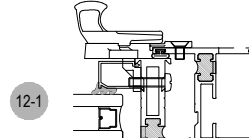

T200 Series

Description: Heavy Commercial window (Outside Set)

Function: Window

Detail: Fixed, Casement, Awning, Hopper

Scale: 3" = 1'-0"

SHEET 1 OF 5

T200 Series

Description: Heavy Commercial window (Outside Set)

Function: Window

Detail: Fixed, Casement, Awning, Hopper

Scale: 3" = 1'-0"

SHEET 2 OF 5

T200 Series

Description: Heavy Commercial window (Inside Set)

Function: Window

Detail: Fixed, Casement, Awning, Hopper

Scale: 3" = 1'-0"

SHEET 3 OF 5

T200 Series

Description: Heavy Commercial window (Outside Set)

Function: Window

Detail: Fixed, Casement, Awning, Hopper

Scale: 3" = 1'-0"

SHEET 4 OF 5

T200 Series

Description: Heavy Commercial window (Outside Set)

Function: Glazing Beads

Detail: Fixed, Casement, Awning, Hopper

Scale: 1'-0" = 1'-0" (Full)

SHEET 5 OF 5

T200 Series

Description: Heavy Commercial window (Outside Set)