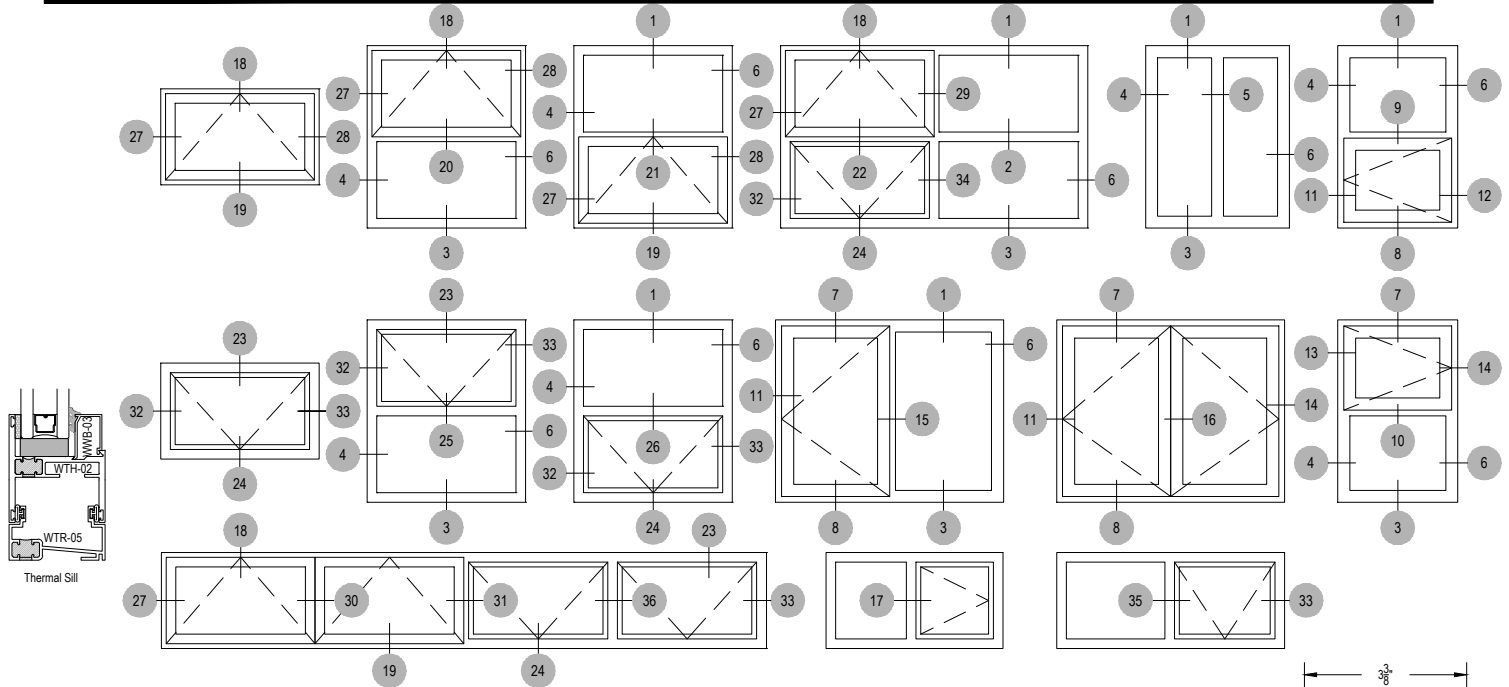

T200 Series

Description: Heavy Commercial window (Outside Set)

Function: Window

Detail: Fixed, Casement, Awning, Hopper

Scale: 3" = 1'-0"

SHEET 1 OF 5

T200 Series

Description: Heavy Commercial window (Outside Set)

Function: Window

Detail: Fixed, Casement, Awning, Hopper

Scale: 3" = 1'-0"

SHEET 2 OF 5

T200 Series

Description: Heavy Commercial window (Inside Set)

Function: Window

Detail: Fixed, Casement, Awning, Hopper

Scale: 3" = 1'-0"

SHEET 3 OF 5

T200 Series

Description: Heavy Commercial window (Outside Set)

Function: Window

Detail: Fixed, Casement, Awning, Hopper

Scale: 3" = 1'-0"

SHEET 4 OF 5

T200 Series

Description: Heavy Commercial window (Outside Set)

Function: Glazing Beads

Detail: Fixed, Casement, Awning, Hopper

Scale: 1'-0" = 1'-0" (Full)

SHEET 5 OF 5

T200 Series

Description: Heavy Commercial window (Outside Set)