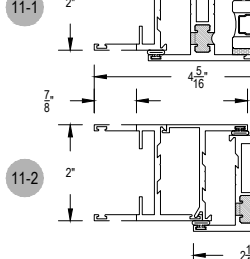

T200 Series

Description: Heavy Commercial window (Outside Set)

Function: Window

Detail: Fixed, Casement, Awning, Hopper

Scale: 3" = 1'-0"

SHEET 1 OF 5

T200 Series

Description: Heavy Commercial window (Outside Set)

Function: Window

Detail: Fixed, Casement, Awning, Hopper

Scale: 3" = 1'-0"

SHEET 2 OF 5

T200 Series

Description: Heavy Commercial window (Inside Set)

Function: Window

Detail: Fixed, Casement, Awning, Hopper

Scale: 3" = 1'-0"

SHEET 3 OF 5

T200 Series

Description: Heavy Commercial window (Outside Set)

Function: Window

Detail: Fixed, Casement, Awning, Hopper

Scale: 3" = 1'-0"

SHEET 4 OF 5

T200 Series

Description: Heavy Commercial window (Outside Set)

Function: Glazing Beads

Detail: Fixed, Casement, Awning, Hopper

Scale: 1'-0" = 1'-0" (Full)

SHEET 5 OF 5

T200 Series

Description: Heavy Commercial window (Outside Set)