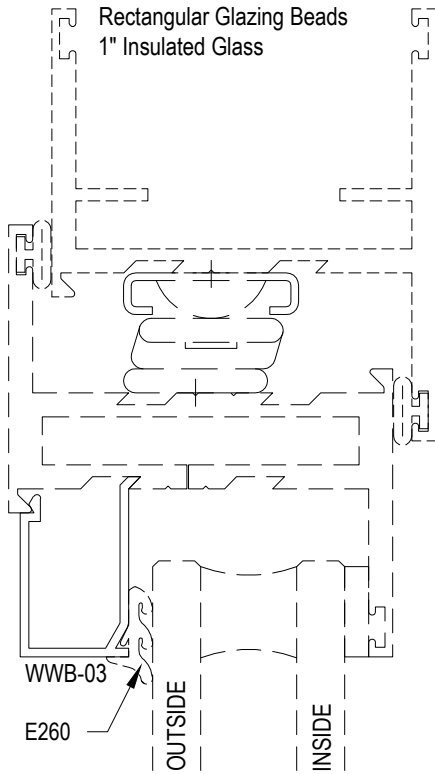

T200 Series

Description: Heavy Commercial window (Outside Set)

Function: Window

Detail: Fixed, Casement, Awning, Hopper

Scale: 3" = 1'-0"

SHEET 1 OF 5

T200 Series

Description: Heavy Commercial window (Outside Set)

Function: Window

Detail: Fixed, Casement, Awning, Hopper

Scale: 3" = 1'-0"

SHEET 2 OF 5

T200 Series

Description: Heavy Commercial window (Inside Set)

Function: Window

Detail: Fixed, Casement, Awning, Hopper

Scale: 3" = 1'-0"

SHEET 3 OF 5

T200 Series

Description: Heavy Commercial window (Outside Set)

Function: Window

Detail: Fixed, Casement, Awning, Hopper

Scale: 3" = 1'-0"

SHEET 4 OF 5

T200 Series

Description: Heavy Commercial window (Outside Set)

Function: Glazing Beads

Detail: Fixed, Casement, Awning, Hopper

Scale: 1'-0" = 1'-0" (Full)

SHEET 5 OF 5

T200 Series

Description: Heavy Commercial window (Outside Set)