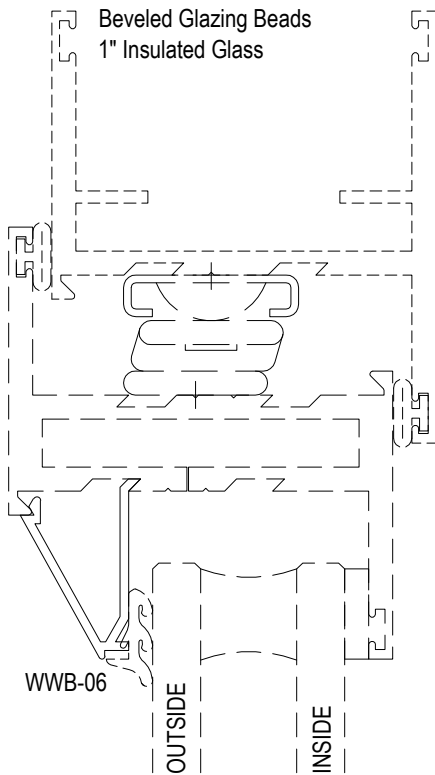

T200 Series

Description: Heavy Commercial window (Outside Set)

Function: Window

Detail: Fixed, Casement, Awning, Hopper

Scale: 3" = 1'-0"

SHEET 1 OF 5

T200 Series

Description: Heavy Commercial window (Outside Set)

Function: Window

Detail: Fixed, Casement, Awning, Hopper

Scale: 3" = 1'-0"

SHEET 2 OF 5

T200 Series

Description: Heavy Commercial window (Inside Set)

Function: Window

Detail: Fixed, Casement, Awning, Hopper

Scale: 3" = 1'-0"

SHEET 3 OF 5

T200 Series

Description: Heavy Commercial window (Outside Set)

Function: Window

Detail: Fixed, Casement, Awning, Hopper

Scale: 3" = 1'-0"

SHEET 4 OF 5

T200 Series

Description: Heavy Commercial window (Outside Set)

Function: Glazing Beads

Detail: Fixed, Casement, Awning, Hopper

Scale: 1'-0" = 1'-0" (Full)

SHEET 5 OF 5

T200 Series

Description: Heavy Commercial window (Outside Set)