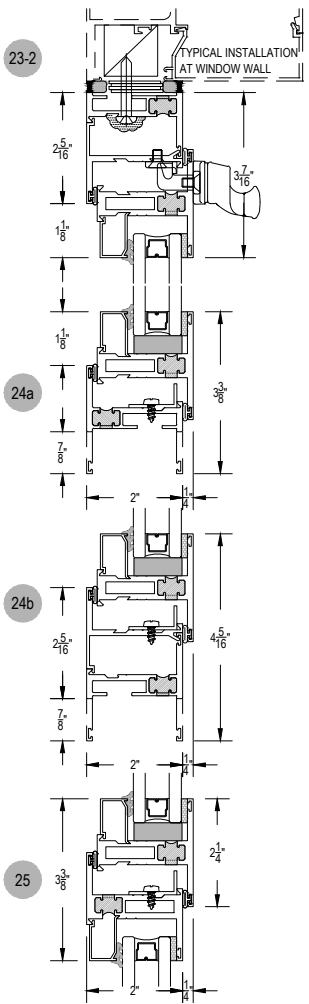

T200 Series

Description: Heavy Commercial window (Outside Set)

Function: Window

Detail: Fixed, Casement, Awning, Hopper

Scale: 3" = 1'-0"

SHEET 1 OF 5

T200 Series

Description: Heavy Commercial window (Outside Set)

Function: Window

Detail: Fixed, Casement, Awning, Hopper

Scale: 3" = 1'-0"

SHEET 2 OF 5

T200 Series

Description: Heavy Commercial window (Inside Set)

Function: Window

Detail: Fixed, Casement, Awning, Hopper

Scale: 3" = 1'-0"

SHEET 3 OF 5

T200 Series

Description: Heavy Commercial window (Outside Set)

Function: Window

Detail: Fixed, Casement, Awning, Hopper

Scale: 3" = 1'-0"

SHEET 4 OF 5

Function: Blind

Detail: Fixed, Casement, Awning, Hopper

Scale: 1'-0" = 1'-0" (Full)

SHEET 5 OF 5