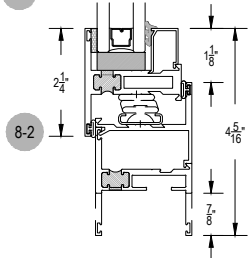

T200 Series

Description: Heavy Commercial window (Outside Set)

Function: Window

Detail: Fixed, Casement, Awning, Hopper

Scale: 3" = 1'-0"

SHEET 1 OF 5

T200 Series

Description: Heavy Commercial window (Outside Set)

Function: Window

Detail: Fixed, Casement, Awning, Hopper

Scale: 3" = 1'-0"

SHEET 2 OF 5

T200 Series

Description: Heavy Commercial window (Inside Set)

Function: Window

Detail: Fixed, Casement, Awning, Hopper

Scale: 3" = 1'-0"

SHEET 3 OF 5

T200 Series

Description: Heavy Commercial window (Outside Set)

Function: Window

Detail: Fixed, Casement, Awning, Hopper

Scale: 3" = 1'-0"

SHEET 4 OF 5

T200 Series

Description: Heavy Commercial window (Outside Set)

Function: Glazing Beads

Detail: Fixed, Casement, Awning, Hopper

Scale: 1'-0" = 1'-0" (Full)

SHEET 5 OF 5

T200 Series

Description: Heavy Commercial window (Outside Set)