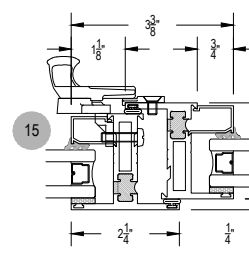

T200 Series

Description: Heavy Commercial window (Outside Set)

Function: Window

Detail: Fixed, Casement, Awning, Hopper

Scale: 3" = 1'-0"

SHEET 1 OF 5

T200 Series

Description: Heavy Commercial window (Outside Set)

Function: Window

Detail: Fixed, Casement, Awning, Hopper

Scale: 3" = 1'-0"

SHEET 2 OF 5

T200 Series

Description: Heavy Commercial window (Inside Set)

Function: Window

Detail: Fixed, Casement, Awning, Hopper

Scale: 3" = 1'-0"

SHEET 3 OF 5

T200 Series

Description: Heavy Commercial window (Outside Set)

Function: Window

Detail: Fixed, Casement, Awning, Hopper

Scale: 3" = 1'-0"

SHEET 4 OF 5

T200 Series

Description: Heavy Commercial window (Outside Set)

Function: Glazing Beads

Detail: Fixed, Casement, Awning, Hopper

Scale: 1'-0" = 1'-0" (Full)

SHEET 5 OF 5

T200 Series

Description: Heavy Commercial window (Outside Set)