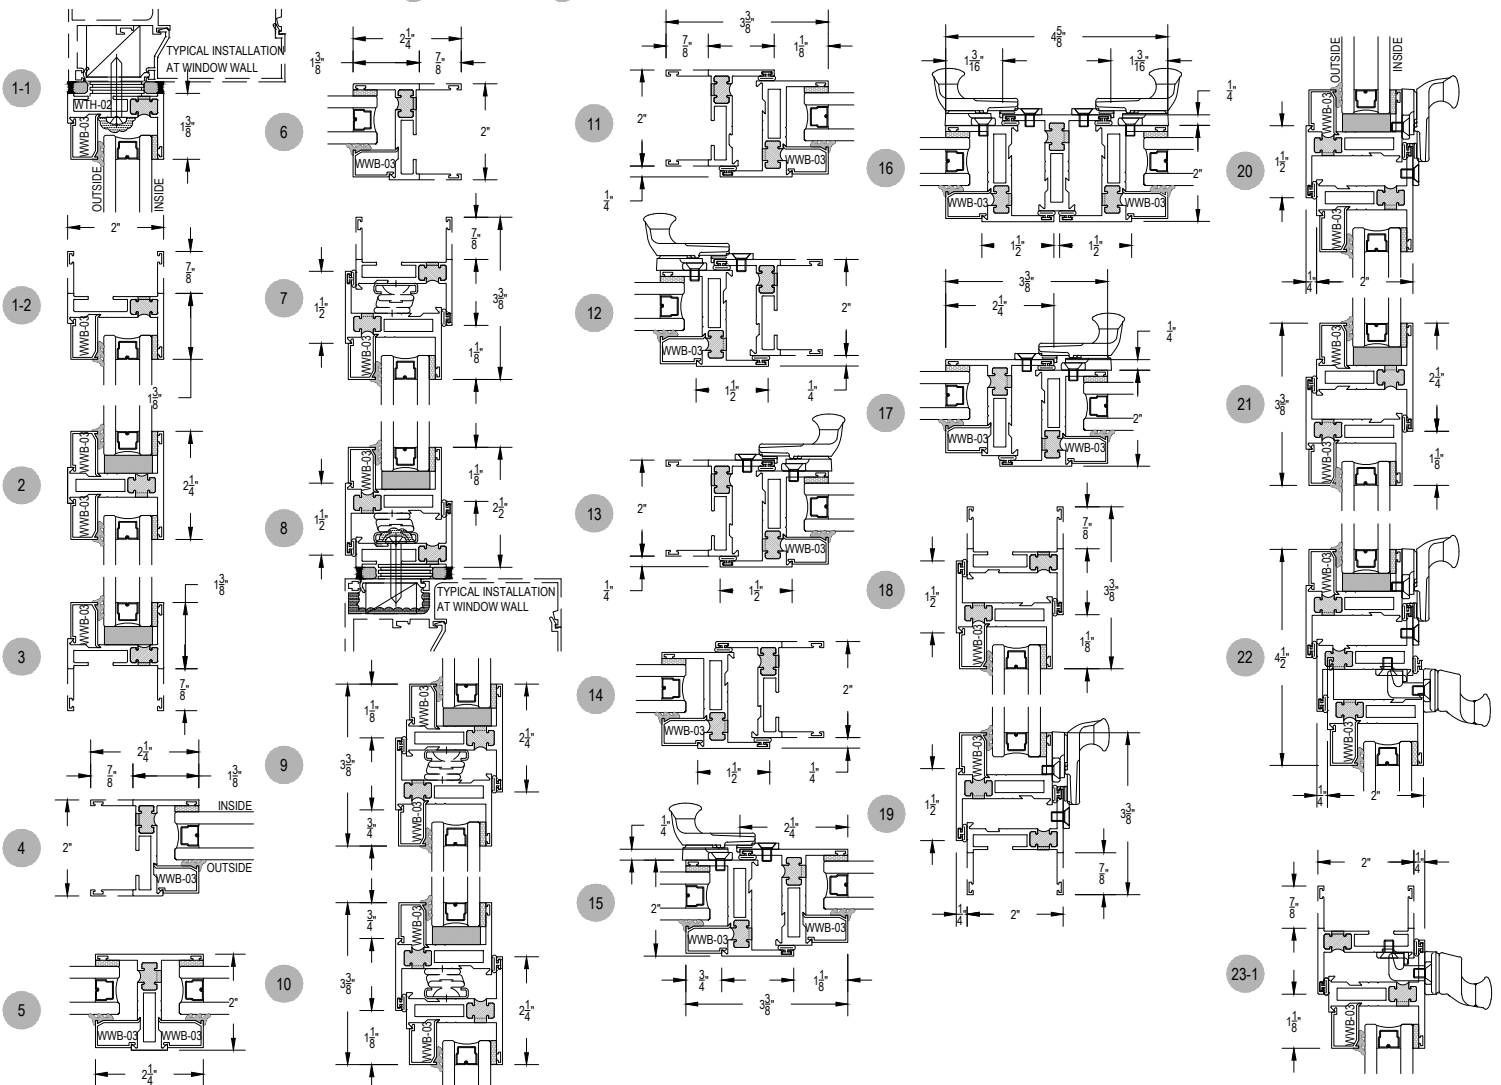

T200 Series

Description: Heavy Commercial window (Outside Set)

Function: Window

Detail: Fixed, Casement, Awning, Hopper

Scale: 3" = 1'-0"

SHEET 1 OF 5

T200 Series

Description: Heavy Commercial window (Outside Set)

Function: Window

Detail: Fixed, Casement, Awning, Hopper

Scale: 3" = 1'-0"

SHEET 2 OF 5

T200 Series

Description: Heavy Commercial window (Inside Set)

Function: Window

Detail: Fixed, Casement, Awning, Hopper

Scale: 3" = 1'-0"

SHEET 3 OF 5

T200 Series

Description: Heavy Commercial window (Outside Set)

Function: Window

Detail: Fixed, Casement, Awning, Hopper

Scale: 3" = 1'-0"

SHEET 4 OF 5

T200 Series

Description: Heavy Commercial window (Outside Set)

Function: Glazing Beads

Detail: Fixed, Casement, Awning, Hopper

Scale: 1'-0" = 1'-0" (Full)

SHEET 5 OF 5

T200 Series

Description: Heavy Commercial window (Outside Set)