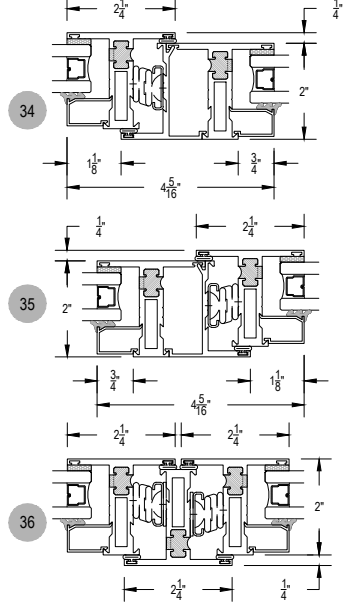

T200 Series

Description: Heavy Commercial window (Outside Set)

Function: Window

Detail: Fixed, Casement, Awning, Hopper

Scale: 3" = 1'-0"

SHEET 1 OF 5

T200 Series

Description: Heavy Commercial window (Outside Set)

Function: Window

Detail: Fixed, Casement, Awning, Hopper

Scale: 3" = 1'-0"

SHEET 2 OF 5

T200 Series

Description: Heavy Commercial window (Inside Set)

Function: Window

Detail: Fixed, Casement, Awning, Hopper

Scale: 3" = 1'-0"

SHEET 3 OF 5

T200 Series

Description: Heavy Commercial window (Outside Set)

Function: Window

Detail: Fixed, Casement, Awning, Hopper

Scale: 3" = 1'-0"

SHEET 4 OF 5

T200 Series

Description: Heavy Commercial window (Outside Set)

Function: Glazing Beads

Detail: Fixed, Casement, Awning, Hopper

Scale: 1'-0" = 1'-0" (Full)

SHEET 5 OF 5

T200 Series

Description: Heavy Commercial window (Outside Set)