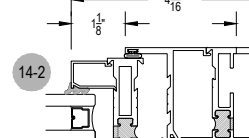

T200 Series

Description: Heavy Commercial window (Outside Set)

Function: Window

Detail: Fixed, Casement, Awning, Hopper

Scale: 3" = 1'-0"

SHEET 1 OF 5

T200 Series

Description: Heavy Commercial window (Outside Set)

Function: Window

Detail: Fixed, Casement, Awning, Hopper

Scale: 3" = 1'-0"

SHEET 2 OF 5

T200 Series

Description: Heavy Commercial window (Inside Set)

Function: Window

Detail: Fixed, Casement, Awning, Hopper

Scale: 3" = 1'-0"

SHEET 3 OF 5

T200 Series

Description: Heavy Commercial window (Outside Set)

Function: Window

Detail: Fixed, Casement, Awning, Hopper

Scale: 3" = 1'-0"

SHEET 4 OF 5

T200 Series

Description: Heavy Commercial window (Outside Set)

Function: Glazing Beads

Detail: Fixed, Casement, Awning, Hopper

Scale: 1'-0" = 1'-0" (Full)

SHEET 5 OF 5

T200 Series

Description: Heavy Commercial window (Outside Set)