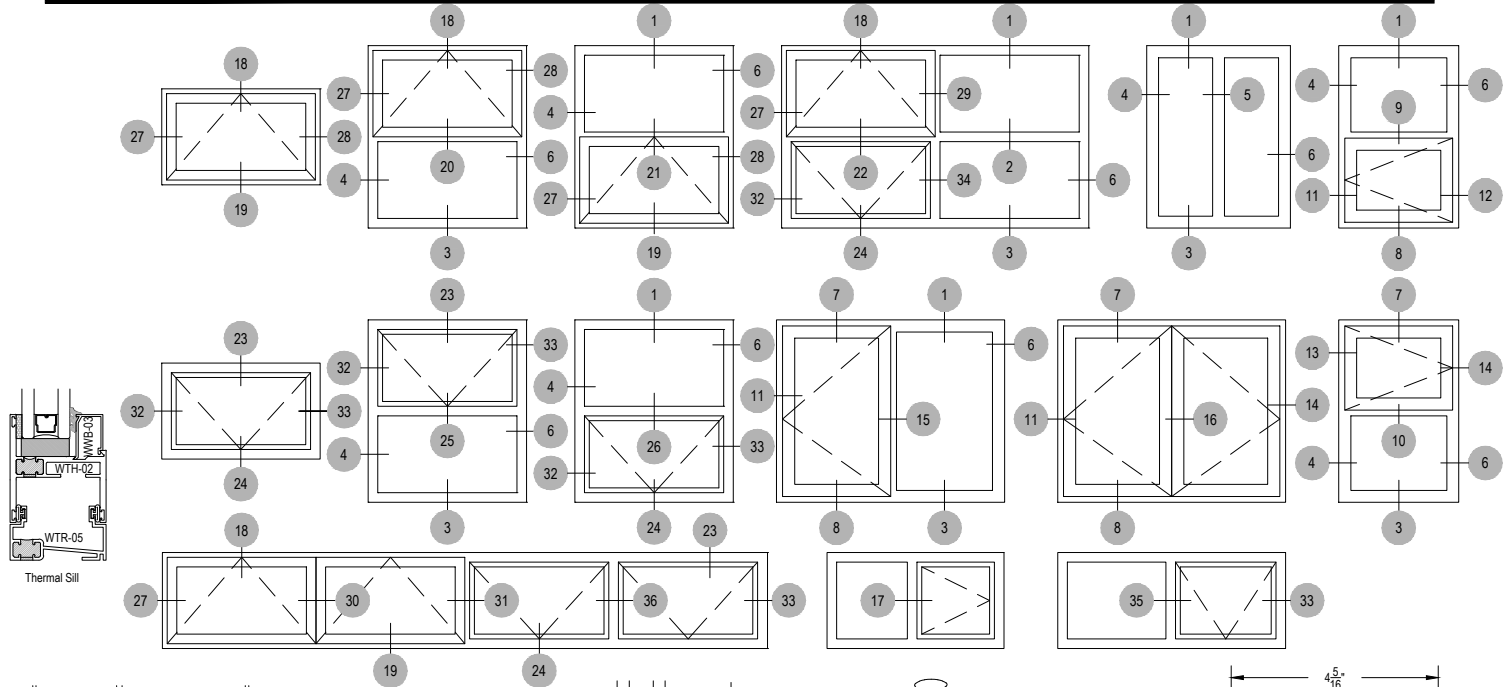

T200 Series

Description: Heavy Commercial window (Outside Set)

Function: Window

Detail: Fixed, Casement, Awning, Hopper

Scale: 3" = 1'-0"

SHEET 1 OF 5

T200 Series

Description: Heavy Commercial window (Outside Set)

Function: Window

Detail: Fixed, Casement, Awning, Hopper

Scale: 3" = 1'-0"

SHEET 2 OF 5

T200 Series

Description: Heavy Commercial window (Inside Set)

Function: Window

Detail: Fixed, Casement, Awning, Hopper

Scale: 3" = 1'-0"

SHEET 3 OF 5

T200 Series

Description: Heavy Commercial window (Outside Set)

Function: Window

Detail: Fixed, Casement, Awning, Hopper

Scale: 3" = 1'-0"

SHEET 4 OF 5

T200 Series

Description: Heavy Commercial window (Outside Set)

Function: Glazing Beads

Detail: Fixed, Casement, Awning, Hopper

Scale: 1'-0" = 1'-0" (Full)

SHEET 5 OF 5

T200 Series

Description: Heavy Commercial window (Outside Set)