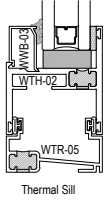

T200 Series

Description: Heavy Commercial window (Outside Set)

Function: Window

Detail: Fixed, Casement, Awning, Hopper

Scale: 3" = 1'-0"

SHEET 1 OF 5

T200 Series

Description: Heavy Commercial window (Outside Set)

Function: Window

Detail: Fixed, Casement, Awning, Hopper

Scale: 3" = 1'-0"

SHEET 2 OF 5

T200 Series

Description: Heavy Commercial window (Inside Set)

Function: Window

Detail: Fixed, Casement, Awning, Hopper

Scale: 3" = 1'-0"

SHEET 3 OF 5

T200 Series

Description: Heavy Commercial window (Outside Set)

Function: Window

Detail: Fixed, Casement, Awning, Hopper

Scale: 3" = 1'-0"

SHEET 4 OF 5