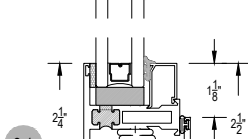

T200 Series

Description: Heavy Commercial window (Outside Set)

Function: Window

Detail: Fixed, Casement, Awning, Hopper

Scale: 3" = 1'-0"

SHEET 1 OF 5

T200 Series

Description: Heavy Commercial window (Outside Set)

Function: Window

Detail: Fixed, Casement, Awning, Hopper

Scale: 3" = 1'-0"

SHEET 2 OF 5

T200 Series

Description: Heavy Commercial window (Inside Set)

Function: Window

Detail: Fixed, Casement, Awning, Hopper

Scale: 3" = 1'-0"

SHEET 3 OF 5

T200 Series

Description: Heavy Commercial window (Outside Set)

Function: Window

Detail: Fixed, Casement, Awning, Hopper

Scale: 3" = 1'-0"

SHEET 4 OF 5

T200 Series

Description: Heavy Commercial window (Outside Set)

Function: Glazing Beads

Detail: Fixed, Casement, Awning, Hopper

Scale: 1'-0" = 1'-0" (Full)

SHEET 5 OF 5

T200 Series

Description: Heavy Commercial window (Outside Set)