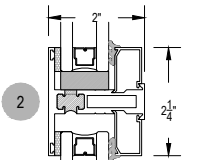

T200 Series

Description: Heavy Commercial window (Outside Set)

Function: Window

Detail: Fixed, Casement, Awning, Hopper

Scale: 3" = 1'-0"

SHEET 1 OF 5

T200 Series

Description: Heavy Commercial window (Outside Set)

Function: Window

Detail: Fixed, Casement, Awning, Hopper

Scale: 3" = 1'-0"

SHEET 2 OF 5

T200 Series

Description: Heavy Commercial window (Inside Set)

Function: Window

Detail: Fixed, Casement, Awning, Hopper

Scale: 3" = 1'-0"

SHEET 3 OF 5

T200 Series

Description: Heavy Commercial window (Outside Set)

Function: Window

Detail: Fixed, Casement, Awning, Hopper

Scale: 3" = 1'-0"

SHEET 4 OF 5

T200 Series

Description: Heavy Commercial window (Outside Set)

Function: Glazing Beads

Detail: Fixed, Casement, Awning, Hopper

Scale: 1'-0" = 1'-0" (Full)

SHEET 5 OF 5

T200 Series

Description: Heavy Commercial window (Outside Set)