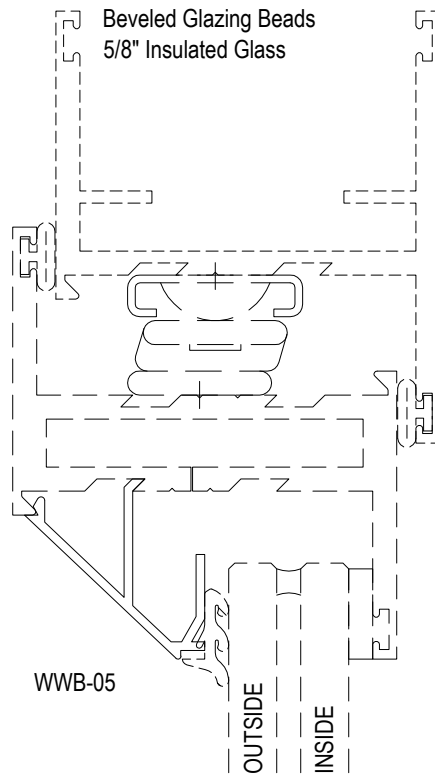

T200 Series

Description: Heavy Commercial window (Outside Set)

Function: Window

Detail: Fixed, Casement, Awning, Hopper

Scale: 3" = 1'-0"

SHEET 1 OF 5

T200 Series

Description: Heavy Commercial window (Outside Set)

Function: Window

Detail: Fixed, Casement, Awning, Hopper

Scale: 3" = 1'-0"

SHEET 2 OF 5

T200 Series

Description: Heavy Commercial window (Inside Set)

Function: Window

Detail: Fixed, Casement, Awning, Hopper

Scale: 3" = 1'-0"

SHEET 3 OF 5

T200 Series

Description: Heavy Commercial window (Outside Set)

Function: Window

Detail: Fixed, Casement, Awning, Hopper

Scale: 3" = 1'-0"

SHEET 4 OF 5

T200 Series

Description: Heavy Commercial window (Outside Set)

Function: Glazing Beads

Detail: Fixed, Casement, Awning, Hopper

Scale: 1'-0" = 1'-0" (Full)

SHEET 5 OF 5

T200 Series

Description: Heavy Commercial window (Outside Set)