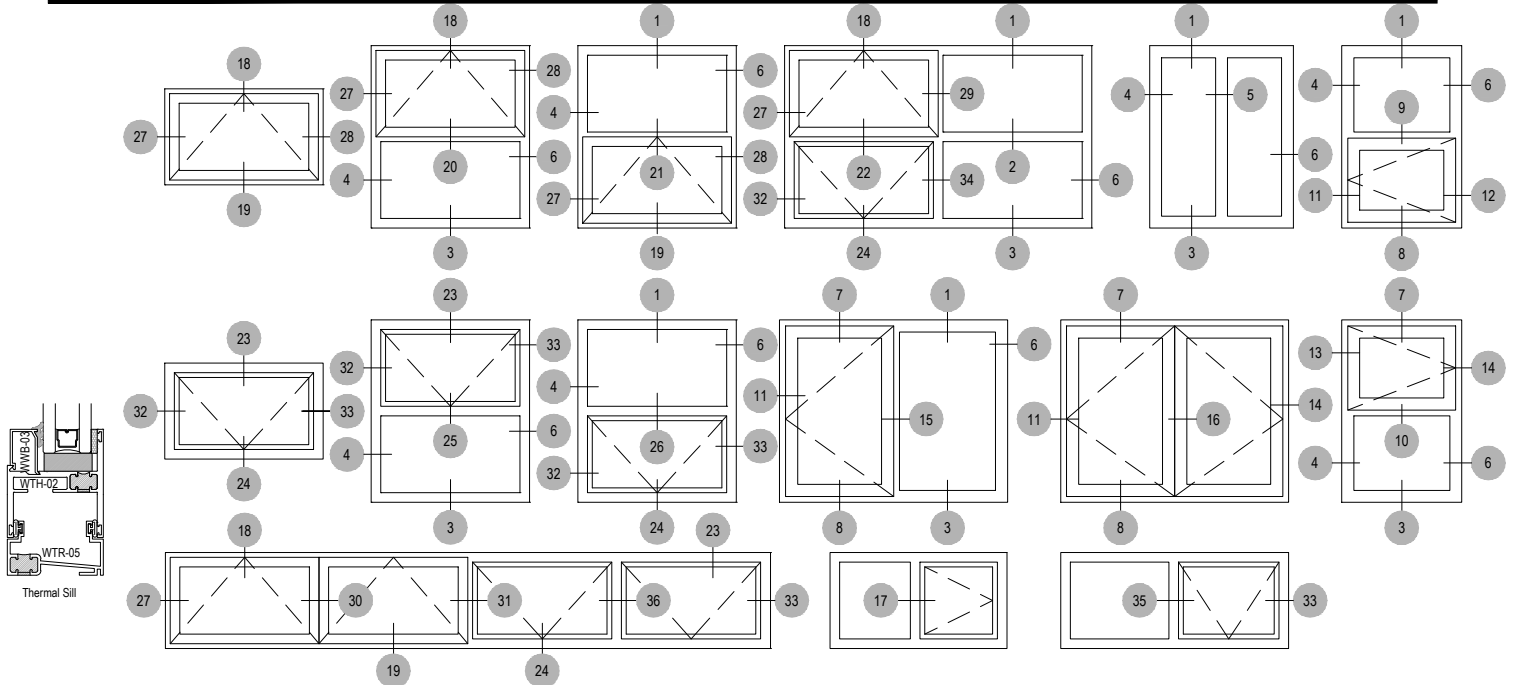

T200 Series

Description: Heavy Commercial window (Outside Set)

Function: Window

Detail: Fixed, Casement, Awning, Hopper

Scale: 3" = 1'-0"

SHEET 1 OF 5

T200 Series

Description: Heavy Commercial window (Outside Set)

Function: Window

Detail: Fixed, Casement, Awning, Hopper

Scale: 3" = 1'-0"

SHEET 2 OF 5

T200 Series

Description: Heavy Commercial window (Inside Set)

Function: Window

Detail: Fixed, Casement, Awning, Hopper

Scale: 3" = 1'-0"

SHEET 3 OF 5

T200 Series

Description: Heavy Commercial window (Outside Set)

Function: Window

Detail: Fixed, Casement, Awning, Hopper

Scale: 3" = 1'-0"

SHEET 4 OF 5

T200 Series

Description: Heavy Commercial window (Outside Set)

Function: Glazing Beads

Detail: Fixed, Casement, Awning, Hopper

Scale: 1'-0" = 1'-0" (Full)

SHEET 5 OF 5

T200 Series

Description: Heavy Commercial window (Outside Set)