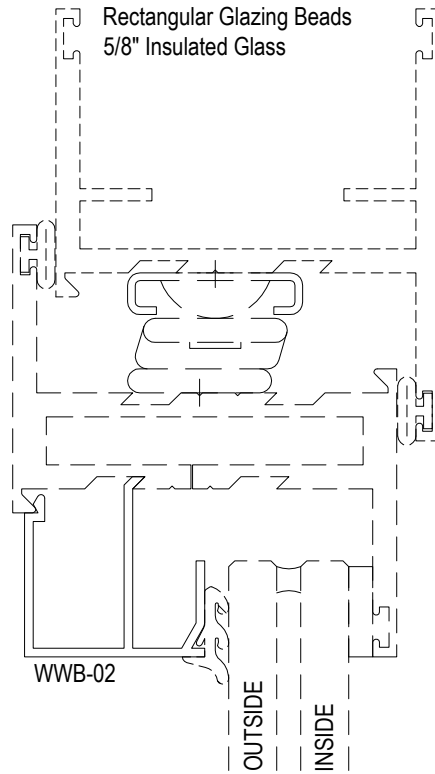

T200 Series

Description: Heavy Commercial window (Outside Set)

Function: Window

Detail: Fixed, Casement, Awning, Hopper

Scale: 3" = 1'-0"

SHEET 1 OF 5

T200 Series

Description: Heavy Commercial window (Outside Set)

Function: Window

Detail: Fixed, Casement, Awning, Hopper

Scale: 3" = 1'-0"

SHEET 2 OF 5

T200 Series

Description: Heavy Commercial window (Inside Set)

Function: Window

Detail: Fixed, Casement, Awning, Hopper

Scale: 3" = 1'-0"

SHEET 3 OF 5

T200 Series

Description: Heavy Commercial window (Outside Set)

Function: Window

Detail: Fixed, Casement, Awning, Hopper

Scale: 3" = 1'-0"

SHEET 4 OF 5

T200 Series

Description: Heavy Commercial window (Outside Set)

Function: Glazing Beads

Detail: Fixed, Casement, Awning, Hopper

Scale: 1'-0" = 1'-0" (Full)

SHEET 5 OF 5

T200 Series

Description: Heavy Commercial window (Outside Set)