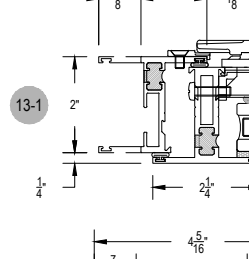

T200 Series

Description: Heavy Commercial window (Outside Set)

Function: Window

Detail: Fixed, Casement, Awning, Hopper

Scale: 3" = 1'-0"

SHEET 1 OF 5

T200 Series

Description: Heavy Commercial window (Outside Set)

Function: Window

Detail: Fixed, Casement, Awning, Hopper

Scale: 3" = 1'-0"

SHEET 2 OF 5

T200 Series

Description: Heavy Commercial window (Inside Set)

Function: Window

Detail: Fixed, Casement, Awning, Hopper

Scale: 3" = 1'-0"

SHEET 3 OF 5

T200 Series

Description: Heavy Commercial window (Outside Set)

Function: Window

Detail: Fixed, Casement, Awning, Hopper

Scale: 3" = 1'-0"

SHEET 4 OF 5

T200 Series

Description: Heavy Commercial window (Outside Set)

Function: Glazing Beads

Detail: Fixed, Casement, Awning, Hopper

Scale: 1'-0" = 1'-0" (Full)

SHEET 5 OF 5

T200 Series

Description: Heavy Commercial window (Outside Set)