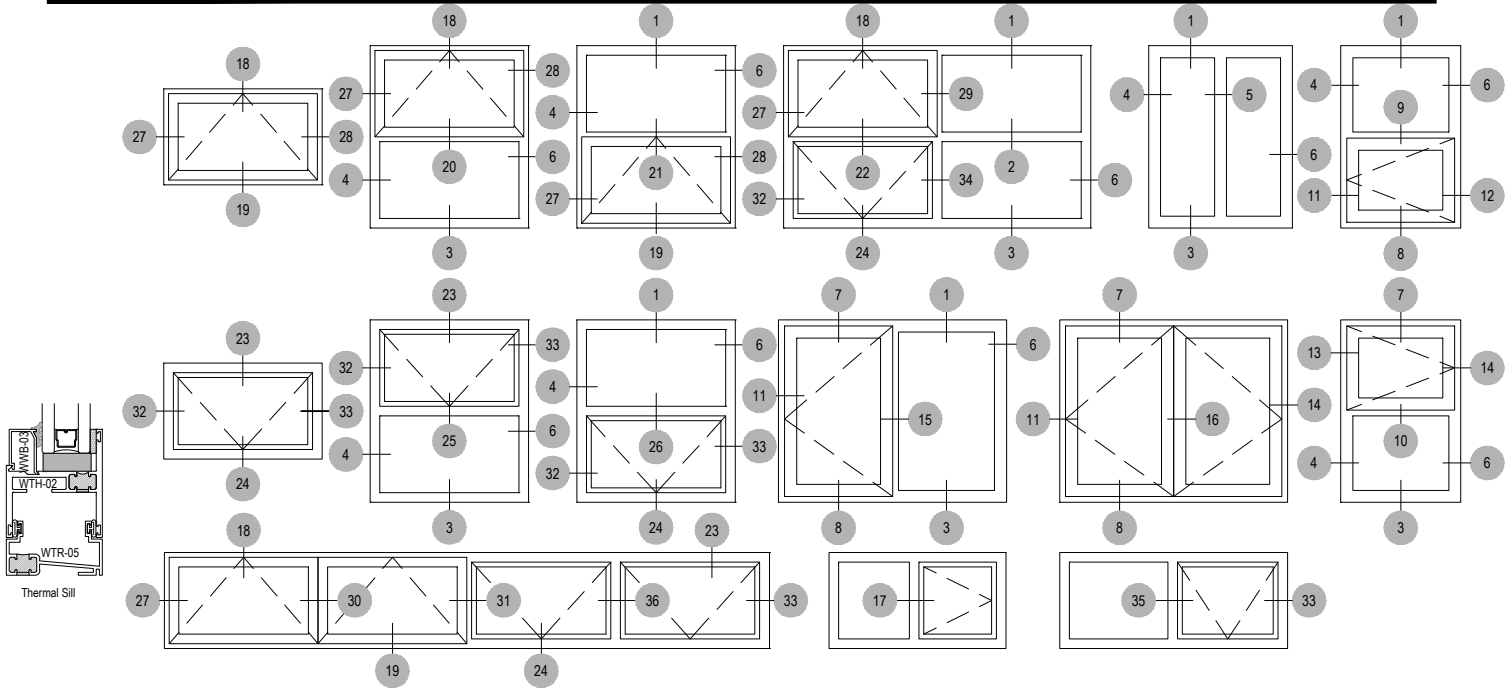

T200 Series

Description: Heavy Commercial window (Outside Set)

Function: Window

Detail: Fixed, Casement, Awning, Hopper

Scale: 3" = 1'-0"

SHEET 1 OF 5

T200 Series

Description: Heavy Commercial window (Outside Set)

Function: Window

Detail: Fixed, Casement, Awning, Hopper

Scale: 3" = 1'-0"

SHEET 2 OF 5

T200 Series

Description: Heavy Commercial window (Inside Set)

Function: Window

Detail: Fixed, Casement, Awning, Hopper

Scale: 3" = 1'-0"

SHEET 3 OF 5

T200 Series

Description: Heavy Commercial window (Outside Set)

Function: Window

Detail: Fixed, Casement, Awning, Hopper

Scale: 3" = 1'-0"

SHEET 4 OF 5

T200 Series

Description: Heavy Commercial window (Outside Set)

Function: Glazing Beads

Detail: Fixed, Casement, Awning, Hopper

Scale: 1'-0" = 1'-0" (Full)

SHEET 5 OF 5

T200 Series

Description: Heavy Commercial window (Outside Set)