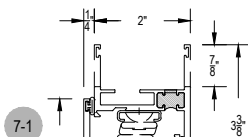

T200 Series

Description: Heavy Commercial window (Outside Set)

Function: Window

Detail: Fixed, Casement, Awning, Hopper

Scale: 3" = 1'-0"

SHEET 1 OF 5

T200 Series

Description: Heavy Commercial window (Outside Set)

Function: Window

Detail: Fixed, Casement, Awning, Hopper

Scale: 3" = 1'-0"

SHEET 2 OF 5

T200 Series

Description: Heavy Commercial window (Inside Set)

Function: Window

Detail: Fixed, Casement, Awning, Hopper

Scale: 3" = 1'-0"

SHEET 3 OF 5

T200 Series

Description: Heavy Commercial window (Outside Set)

Function: Window

Detail: Fixed, Casement, Awning, Hopper

Scale: 3" = 1'-0"

SHEET 4 OF 5

T200 Series

Description: Heavy Commercial window (Outside Set)

Function: Glazing Beads

Detail: Fixed, Casement, Awning, Hopper

Scale: 1'-0" = 1'-0" (Full)

SHEET 5 OF 5

T200 Series

Description: Heavy Commercial window (Outside Set)