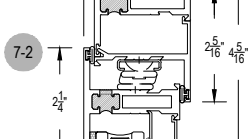

T200 Series

Description: Heavy Commercial window (Outside Set)

Function: Window

Detail: Fixed, Casement, Awning, Hopper

Scale: 3" = 1'-0"

SHEET 1 OF 5

T200 Series

Description: Heavy Commercial window (Outside Set)

Function: Window

Detail: Fixed, Casement, Awning, Hopper

Scale: 3" = 1'-0"

SHEET 2 OF 5

T200 Series

Description: Heavy Commercial window (Inside Set)

Function: Window

Detail: Fixed, Casement, Awning, Hopper

Scale: 3" = 1'-0"

SHEET 3 OF 5

T200 Series

Description: Heavy Commercial window (Outside Set)

Function: Window

Detail: Fixed, Casement, Awning, Hopper

Scale: 3" = 1'-0"

SHEET 4 OF 5

T200 Series

Description: Heavy Commercial window (Outside Set)

Function: Glazing Beads

Detail: Fixed, Casement, Awning, Hopper

Scale: 1'-0" = 1'-0" (Full)

SHEET 5 OF 5

T200 Series

Description: Heavy Commercial window (Outside Set)