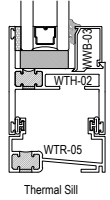

Function: Window

Detail: Fixed, Casement, Awning, Hopper

Scale: 3" = 1'-0"

SHEET 2 OF 5

T200 Series

Description: Heavy Commercial window (Inside Set)

Function: Window

Detail: Fixed, Casement, Awning, Hopper

Scale: 3" = 1'-0"

SHEET 3 OF 5

T200 Series

Description: Heavy Commercial window (Outside Set)

Function: Window

Detail: Fixed, Casement, Awning, Hopper

Scale: 3" = 1'-0"

SHEET 4 OF 5

T200 Series

Description: Heavy Commercial window (Outside Set)

Function: Glazing Beads

Detail: Fixed, Casement, Awning, Hopper

Scale: 1'-0" = 1'-0" (Full)

SHEET 5 OF 5

T200 Series

Description: Heavy Commercial window (Outside Set)