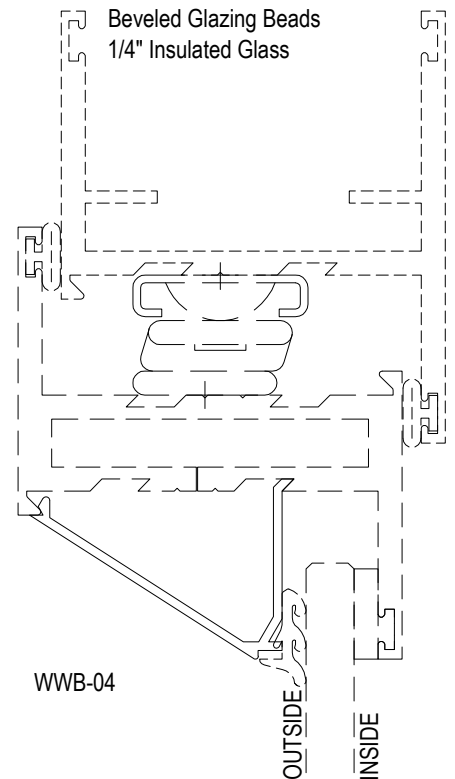

T200 Series

Description: Heavy Commercial window (Outside Set)

Function: Window

Detail: Fixed, Casement, Awning, Hopper

Scale: 3" = 1'-0"

SHEET 1 OF 5

T200 Series

Description: Heavy Commercial window (Outside Set)

Function: Window

Detail: Fixed, Casement, Awning, Hopper

Scale: 3" = 1'-0"

SHEET 2 OF 5

T200 Series

Description: Heavy Commercial window (Inside Set)

Function: Window

Detail: Fixed, Casement, Awning, Hopper

Scale: 3" = 1'-0"

SHEET 3 OF 5

T200 Series

Description: Heavy Commercial window (Outside Set)

Function: Window

Detail: Fixed, Casement, Awning, Hopper

Scale: 3" = 1'-0"

SHEET 4 OF 5

T200 Series

Description: Heavy Commercial window (Outside Set)

Function: Glazing Beads

Detail: Fixed, Casement, Awning, Hopper

Scale: 1'-0" = 1'-0" (Full)

SHEET 5 OF 5

T200 Series

Description: Heavy Commercial window (Outside Set)