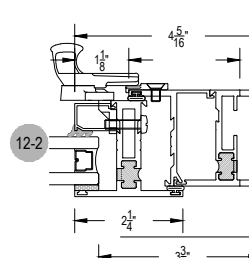

T200 Series

Description: Heavy Commercial window (Outside Set)

Function: Window

Detail: Fixed, Casement, Awning, Hopper

Scale: 3" = 1'-0"

SHEET 1 OF 5

T200 Series

Description: Heavy Commercial window (Outside Set)

Function: Window

Detail: Fixed, Casement, Awning, Hopper

Scale: 3" = 1'-0"

SHEET 2 OF 5

T200 Series

Description: Heavy Commercial window (Inside Set)

Function: Window

Detail: Fixed, Casement, Awning, Hopper

Scale: 3" = 1'-0"

SHEET 3 OF 5

T200 Series

Description: Heavy Commercial window (Outside Set)

Function: Window

Detail: Fixed, Casement, Awning, Hopper

Scale: 3" = 1'-0"

SHEET 4 OF 5

T200 Series

Description: Heavy Commercial window (Outside Set)

Function: Glazing Beads

Detail: Fixed, Casement, Awning, Hopper

Scale: 1'-0" = 1'-0" (Full)

SHEET 5 OF 5

T200 Series

Description: Heavy Commercial window (Outside Set)