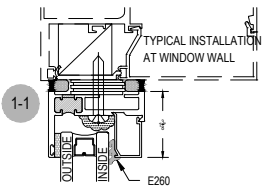

T200 Series

Description: Heavy Commercial window (Outside Set)

Function: Window

Detail: Fixed, Casement, Awning, Hopper

Scale: 3" = 1'-0"

SHEET 1 OF 5

T200 Series

Description: Heavy Commercial window (Outside Set)

Function: Window

Detail: Fixed, Casement, Awning, Hopper

Scale: 3" = 1'-0"

SHEET 2 OF 5

T200 Series

Description: Heavy Commercial window (Inside Set)

Function: Window

Detail: Fixed, Casement, Awning, Hopper

Scale: 3" = 1'-0"

SHEET 3 OF 5

T200 Series

Description: Heavy Commercial window (Outside Set)

Function: Window

Detail: Fixed, Casement, Awning, Hopper

Scale: 3" = 1'-0"

SHEET 4 OF 5

T200 Series

Description: Heavy Commercial window (Outside Set)

Function: Glazing Beads

Detail: Fixed, Casement, Awning, Hopper

Scale: 1'-0" = 1'-0" (Full)

SHEET 5 OF 5

T200 Series

Description: Heavy Commercial window (Outside Set)