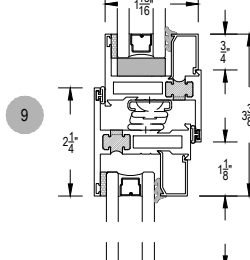

T200 Series

Description: Heavy Commercial window (Outside Set)

Function: Window

Detail: Fixed, Casement, Awning, Hopper

Scale: 3" = 1'-0"

SHEET 1 OF 5

T200 Series

Description: Heavy Commercial window (Outside Set)

Function: Window

Detail: Fixed, Casement, Awning, Hopper

Scale: 3" = 1'-0"

SHEET 2 OF 5

T200 Series

Description: Heavy Commercial window (Inside Set)

Function: Window

Detail: Fixed, Casement, Awning, Hopper

Scale: 3" = 1'-0"

SHEET 3 OF 5

T200 Series

Description: Heavy Commercial window (Outside Set)

Function: Window

Detail: Fixed, Casement, Awning, Hopper

Scale: 3" = 1'-0"

SHEET 4 OF 5

T200 Series

Description: Heavy Commercial window (Outside Set)

Function: Glazing Beads

Detail: Fixed, Casement, Awning, Hopper

Scale: 1'-0" = 1'-0" (Full)

SHEET 5 OF 5

T200 Series

Description: Heavy Commercial window (Outside Set)