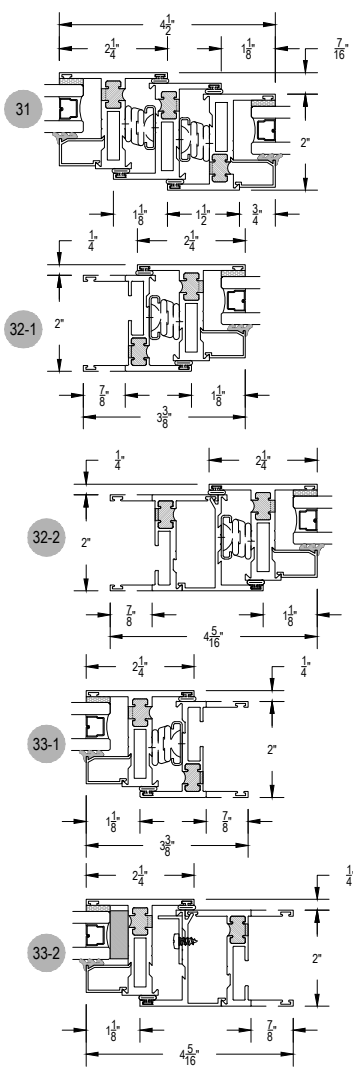

T200 Series

Description: Heavy Commercial window (Outside Set)

Function: Window

Detail: Fixed, Casement, Awning, Hopper

Scale: 3" = 1'-0"

SHEET 1 OF 5

T200 Series

Description: Heavy Commercial window (Outside Set)

Function: Window

Detail: Fixed, Casement, Awning, Hopper

Scale: 3" = 1'-0"

SHEET 2 OF 5

T200 Series

Description: Heavy Commercial window (Inside Set)

Function: Window

Detail: Fixed, Casement, Awning, Hopper

Scale: 3" = 1'-0"

SHEET 3 OF 5

T200 Series

Description: Heavy Commercial window (Outside Set)

Function: Window

Detail: Fixed, Casement, Awning, Hopper

Scale: 3" = 1'-0"

SHEET 4 OF 5

Function: Blind

Detail: Fixed, Casement, Awning, Hopper

Scale: 1'-0" = 1'-0" (Full)

SHEET 5 OF 5