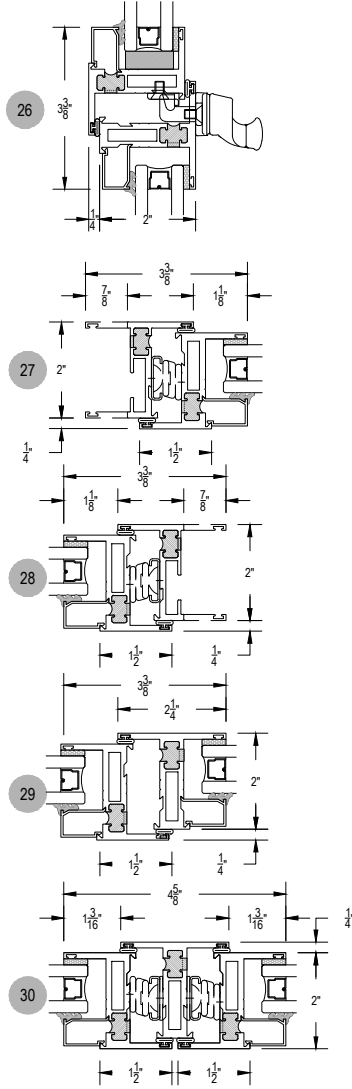

T200 Series

Description: Heavy Commercial window (Outside Set)

Function: Window

Detail: Fixed, Casement, Awning, Hopper

Scale: 3" = 1'-0"

SHEET 1 OF 5

T200 Series

Description: Heavy Commercial window (Outside Set)

Function: Window

Detail: Fixed, Casement, Awning, Hopper

Scale: 3" = 1'-0"

SHEET 2 OF 5

T200 Series

Description: Heavy Commercial window (Inside Set)

Function: Window

Detail: Fixed, Casement, Awning, Hopper

Scale: 3" = 1'-0"

SHEET 3 OF 5

T200 Series

Description: Heavy Commercial window (Outside Set)

Function: Window

Detail: Fixed, Casement, Awning, Hopper

Scale: 3" = 1'-0"

SHEET 4 OF 5

Function: Blind

Detail: Fixed, Casement, Awning, Hopper

Scale: 1'-0" = 1'-0" (Full)

SHEET 5 OF 5