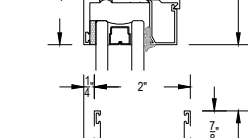

T200 Series

Description: Heavy Commercial window (Outside Set)

Function: Window

Detail: Fixed, Casement, Awning, Hopper

Scale: 3" = 1'-0"

SHEET 1 OF 5

T200 Series

Description: Heavy Commercial window (Outside Set)

Function: Window

Detail: Fixed, Casement, Awning, Hopper

Scale: 3" = 1'-0"

SHEET 2 OF 5

T200 Series

Description: Heavy Commercial window (Inside Set)

Function: Window

Detail: Fixed, Casement, Awning, Hopper

Scale: 3" = 1'-0"

SHEET 3 OF 5

T200 Series

Description: Heavy Commercial window (Outside Set)

Function: Window

Detail: Fixed, Casement, Awning, Hopper

Scale: 3" = 1'-0"

SHEET 4 OF 5

T200 Series

Description: Heavy Commercial window (Outside Set)

Function: Glazing Beads

Detail: Fixed, Casement, Awning, Hopper

Scale: 1'-0" = 1'-0" (Full)

SHEET 5 OF 5

T200 Series

Description: Heavy Commercial window (Outside Set)