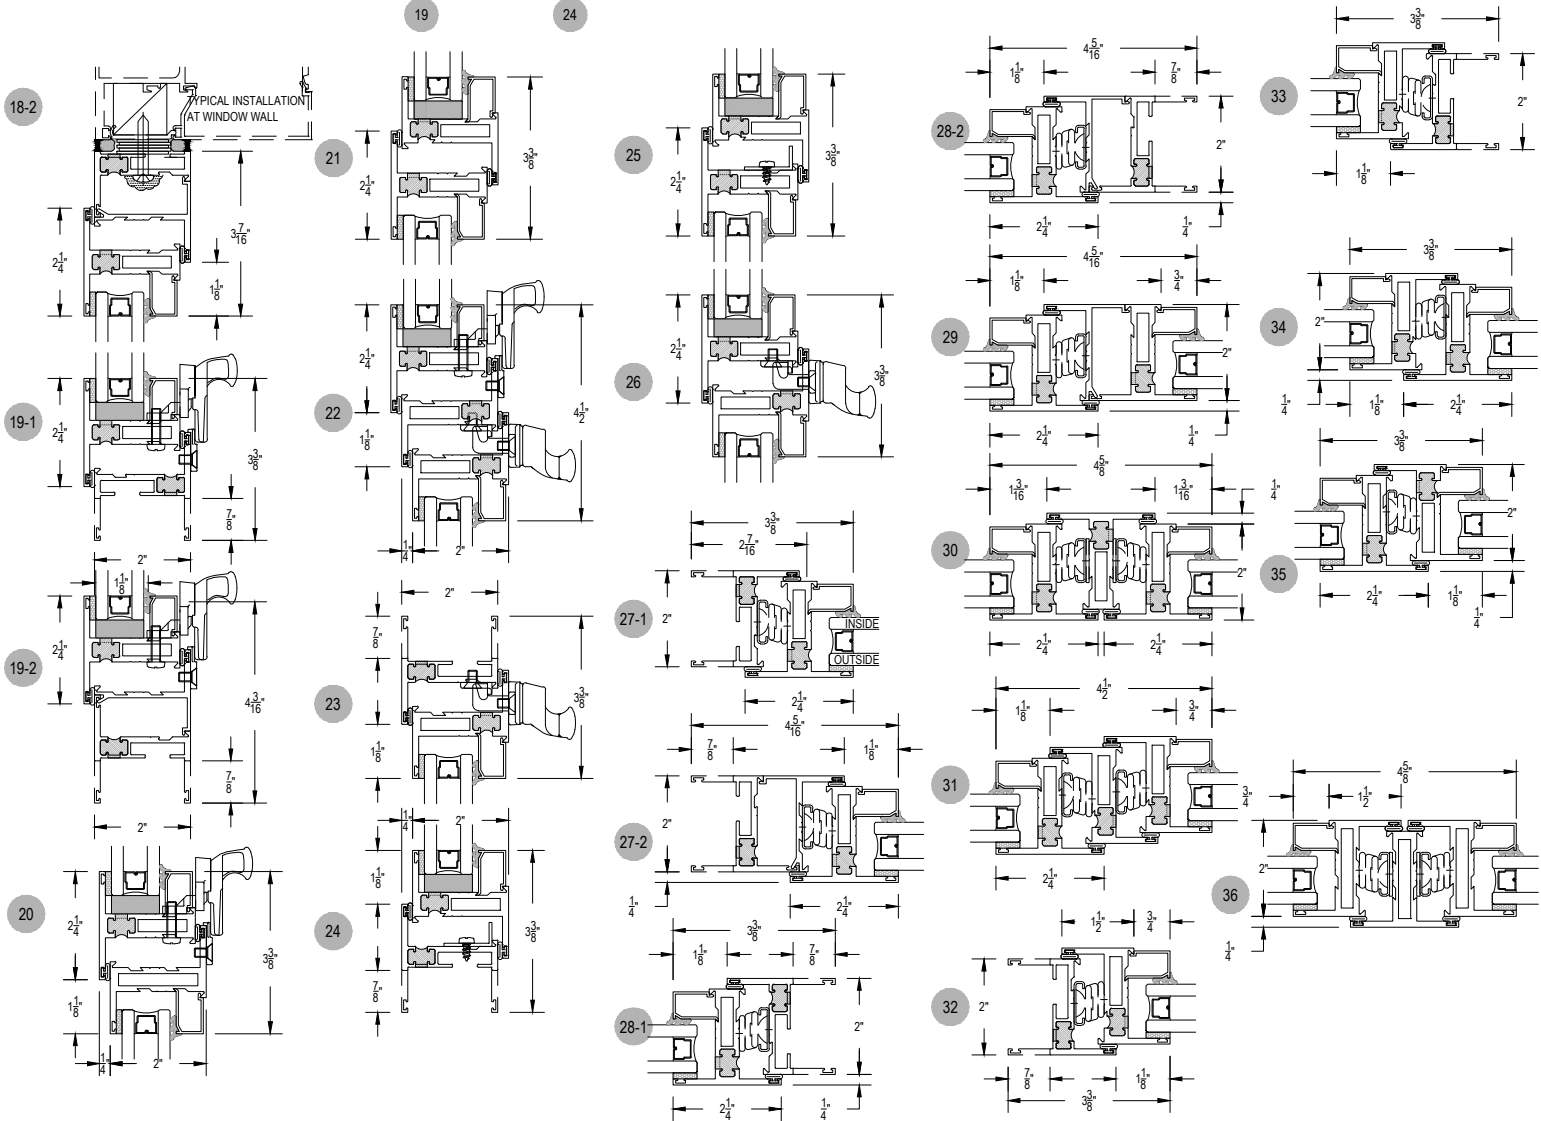

T200 Series

Description: Heavy Commercial window (Outside Set)

Function: Window

Detail: Fixed, Casement, Awning, Hopper

Scale: 3" = 1'-0"

SHEET 1 OF 5

T200 Series

Description: Heavy Commercial window (Outside Set)

Function: Window

Detail: Fixed, Casement, Awning, Hopper

Scale: 3" = 1'-0"

SHEET 2 OF 5

T200 Series

Description: Heavy Commercial window (Inside Set)

Function: Window

Detail: Fixed, Casement, Awning, Hopper

Scale: 3" = 1'-0"

SHEET 3 OF 5

T200 Series

Description: Heavy Commercial window (Outside Set)

Function: Window

Detail: Fixed, Casement, Awning, Hopper

Scale: 3" = 1'-0"

SHEET 4 OF 5

T200 Series

Description: Heavy Commercial window (Outside Set)

Function: Glazing Beads

Detail: Fixed, Casement, Awning, Hopper

Scale: 1'-0" = 1'-0" (Full)

SHEET 5 OF 5

T200 Series

Description: Heavy Commercial window (Outside Set)