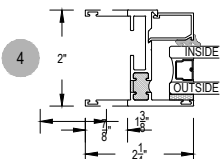

T200 Series

Description: Heavy Commercial window (Outside Set)

Function: Window

Detail: Fixed, Casement, Awning, Hopper

Scale: 3" = 1'-0"

SHEET 1 OF 5

T200 Series

Description: Heavy Commercial window (Outside Set)

Function: Window

Detail: Fixed, Casement, Awning, Hopper

Scale: 3" = 1'-0"

SHEET 2 OF 5

T200 Series

Description: Heavy Commercial window (Inside Set)

Function: Window

Detail: Fixed, Casement, Awning, Hopper

Scale: 3" = 1'-0"

SHEET 3 OF 5

T200 Series

Description: Heavy Commercial window (Outside Set)

Function: Window

Detail: Fixed, Casement, Awning, Hopper

Scale: 3" = 1'-0"

SHEET 4 OF 5

T200 Series

Description: Heavy Commercial window (Outside Set)

Function: Glazing Beads

Detail: Fixed, Casement, Awning, Hopper

Scale: 1'-0" = 1'-0" (Full)

SHEET 5 OF 5

T200 Series

Description: Heavy Commercial window (Outside Set)